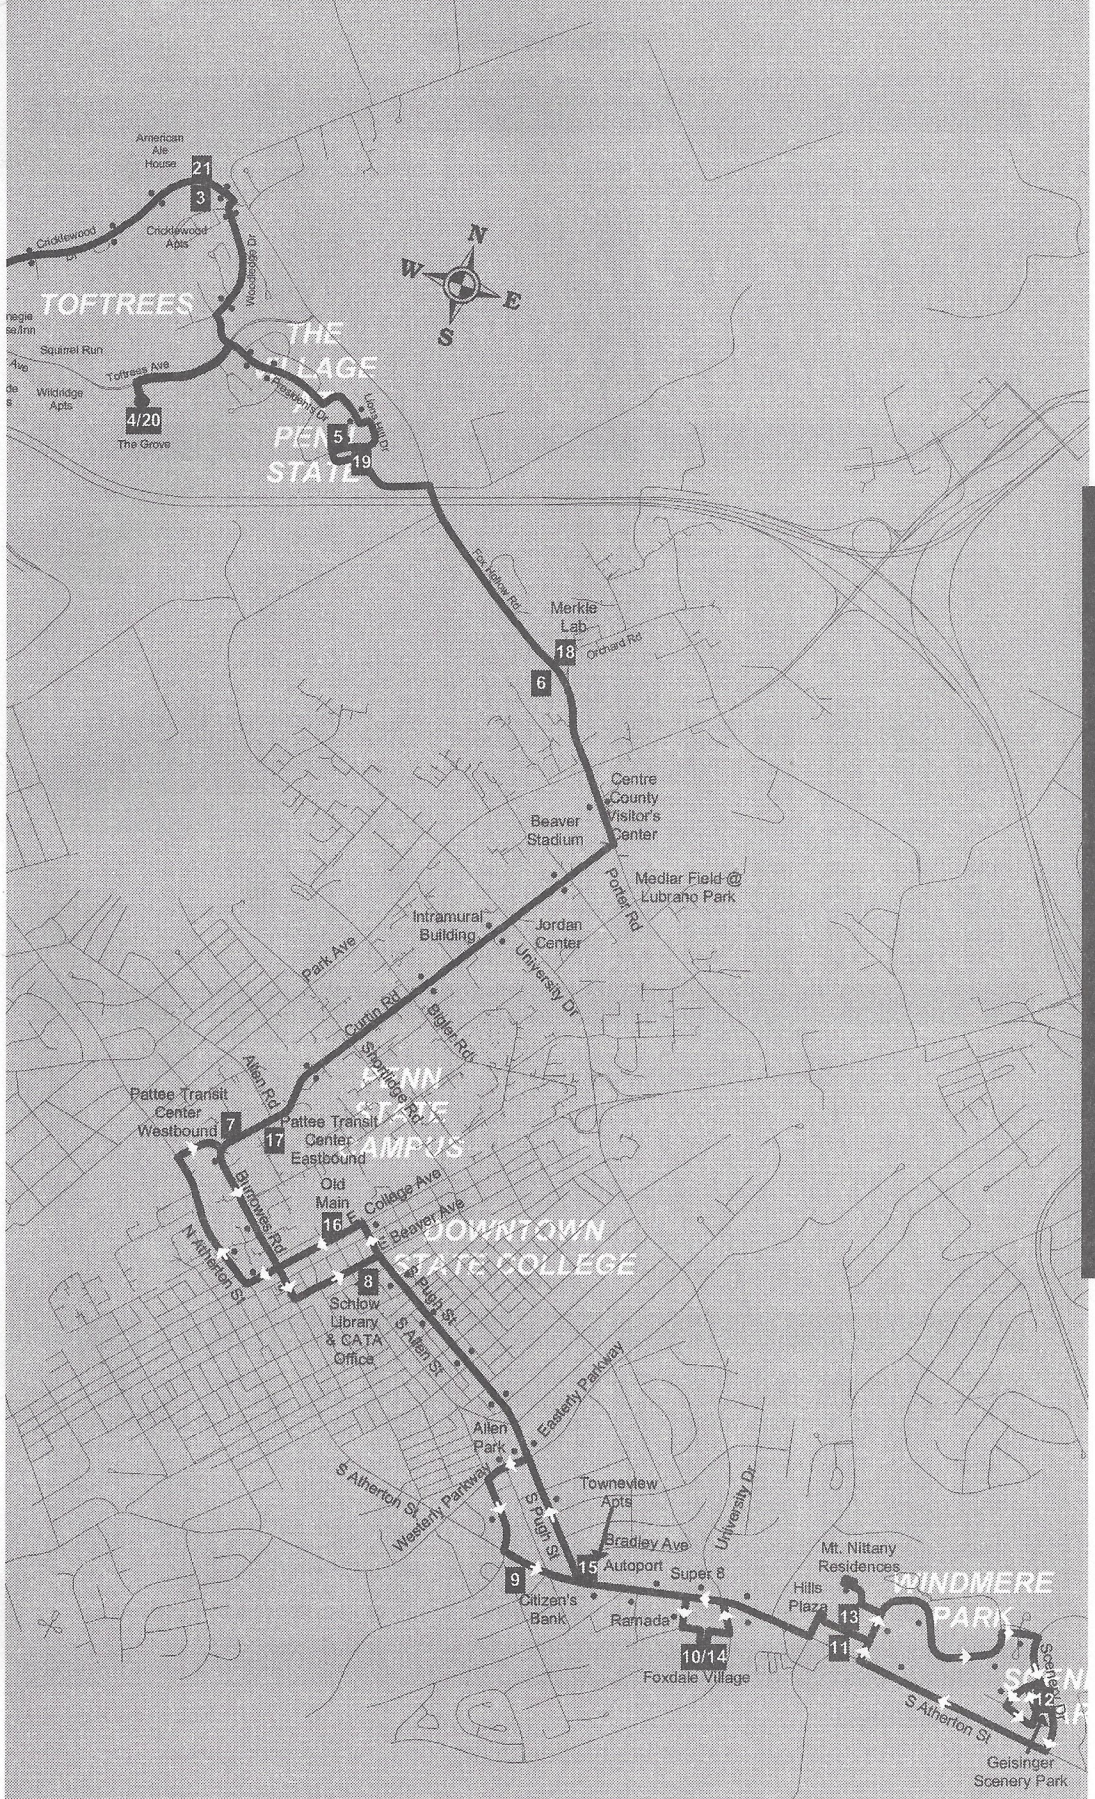

# HP Toftrees/Scenery Park

**CATABUS - HP - Toftrees/Scenery Park**

**Serving:**

- Geisinger Gray's Woods**
- The Colonnade**
- Woodycrest**
- Toftrees**
- Carnegie House/Inn**
- Turtle Creek Apartments**
- Cricklewood Drive**
- The Grove**
- The Village at Penn State**
- Merkle Lab**
- Centre County/Penn State Visitor Center**
- Penn State Campus**
- Downtown State College**
- Pugh Street**
- Allen Park**
- Towneview Apartments**
- Ramada**
- Autoport**
- Super 8**
- Foxdale Village**
- Hills Plaza**
- Mt. Nittany Residences**
- Windmere Park**
- Geisinger Scenery Park**

	Bus Route
	Bus Route-this direction only
	Timed bus stops
	Other stops

CATABUS - HP - Toftrees/Scenery Park