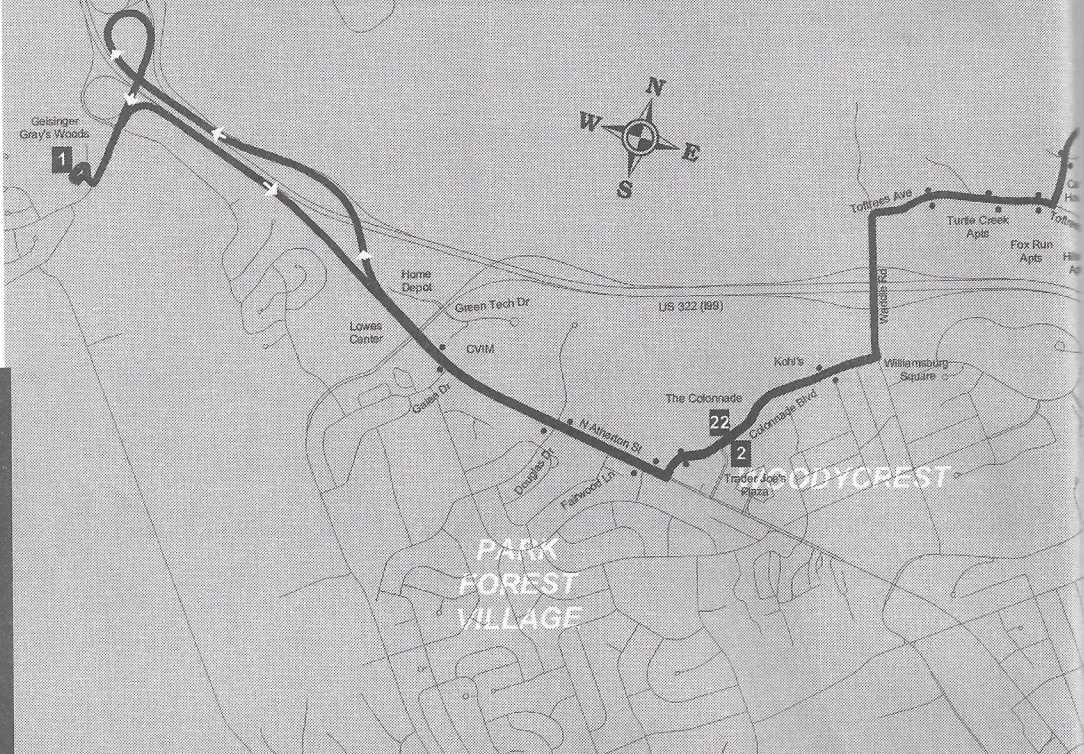

# HP Toftrees/Scenery Park

**CATABUS - HP - Toftrees/Scenery Park**

**Serving:**

- Geisinger Gray's Woods**
- The Colonnade**
- Woodycrest**
- Toftrees**
- Carnegie House/Inn**
- Turtle Creek Apartments**
- Cricklewood Drive**
- The Grove**
- The Village at Penn State**
- Merkle Lab**
- Centre County/Penn State Visitor Center**
- Penn State Campus**
- Downtown State College**
- Pugh Street**
- Allen Park**
- Towneview Apartments**
- Ramada**
- Autoport**
- Super 8**
- Foxdale Village**
- Hills Plaza**
- Mt. Nittany Residences**
- Windmere Park**
- Geisinger Scenery Park**

	Bus Route
	Bus Route-this direction only
	Timed bus stops
	Other stops

CATABUS - HP - Toftrees/Scenery Park